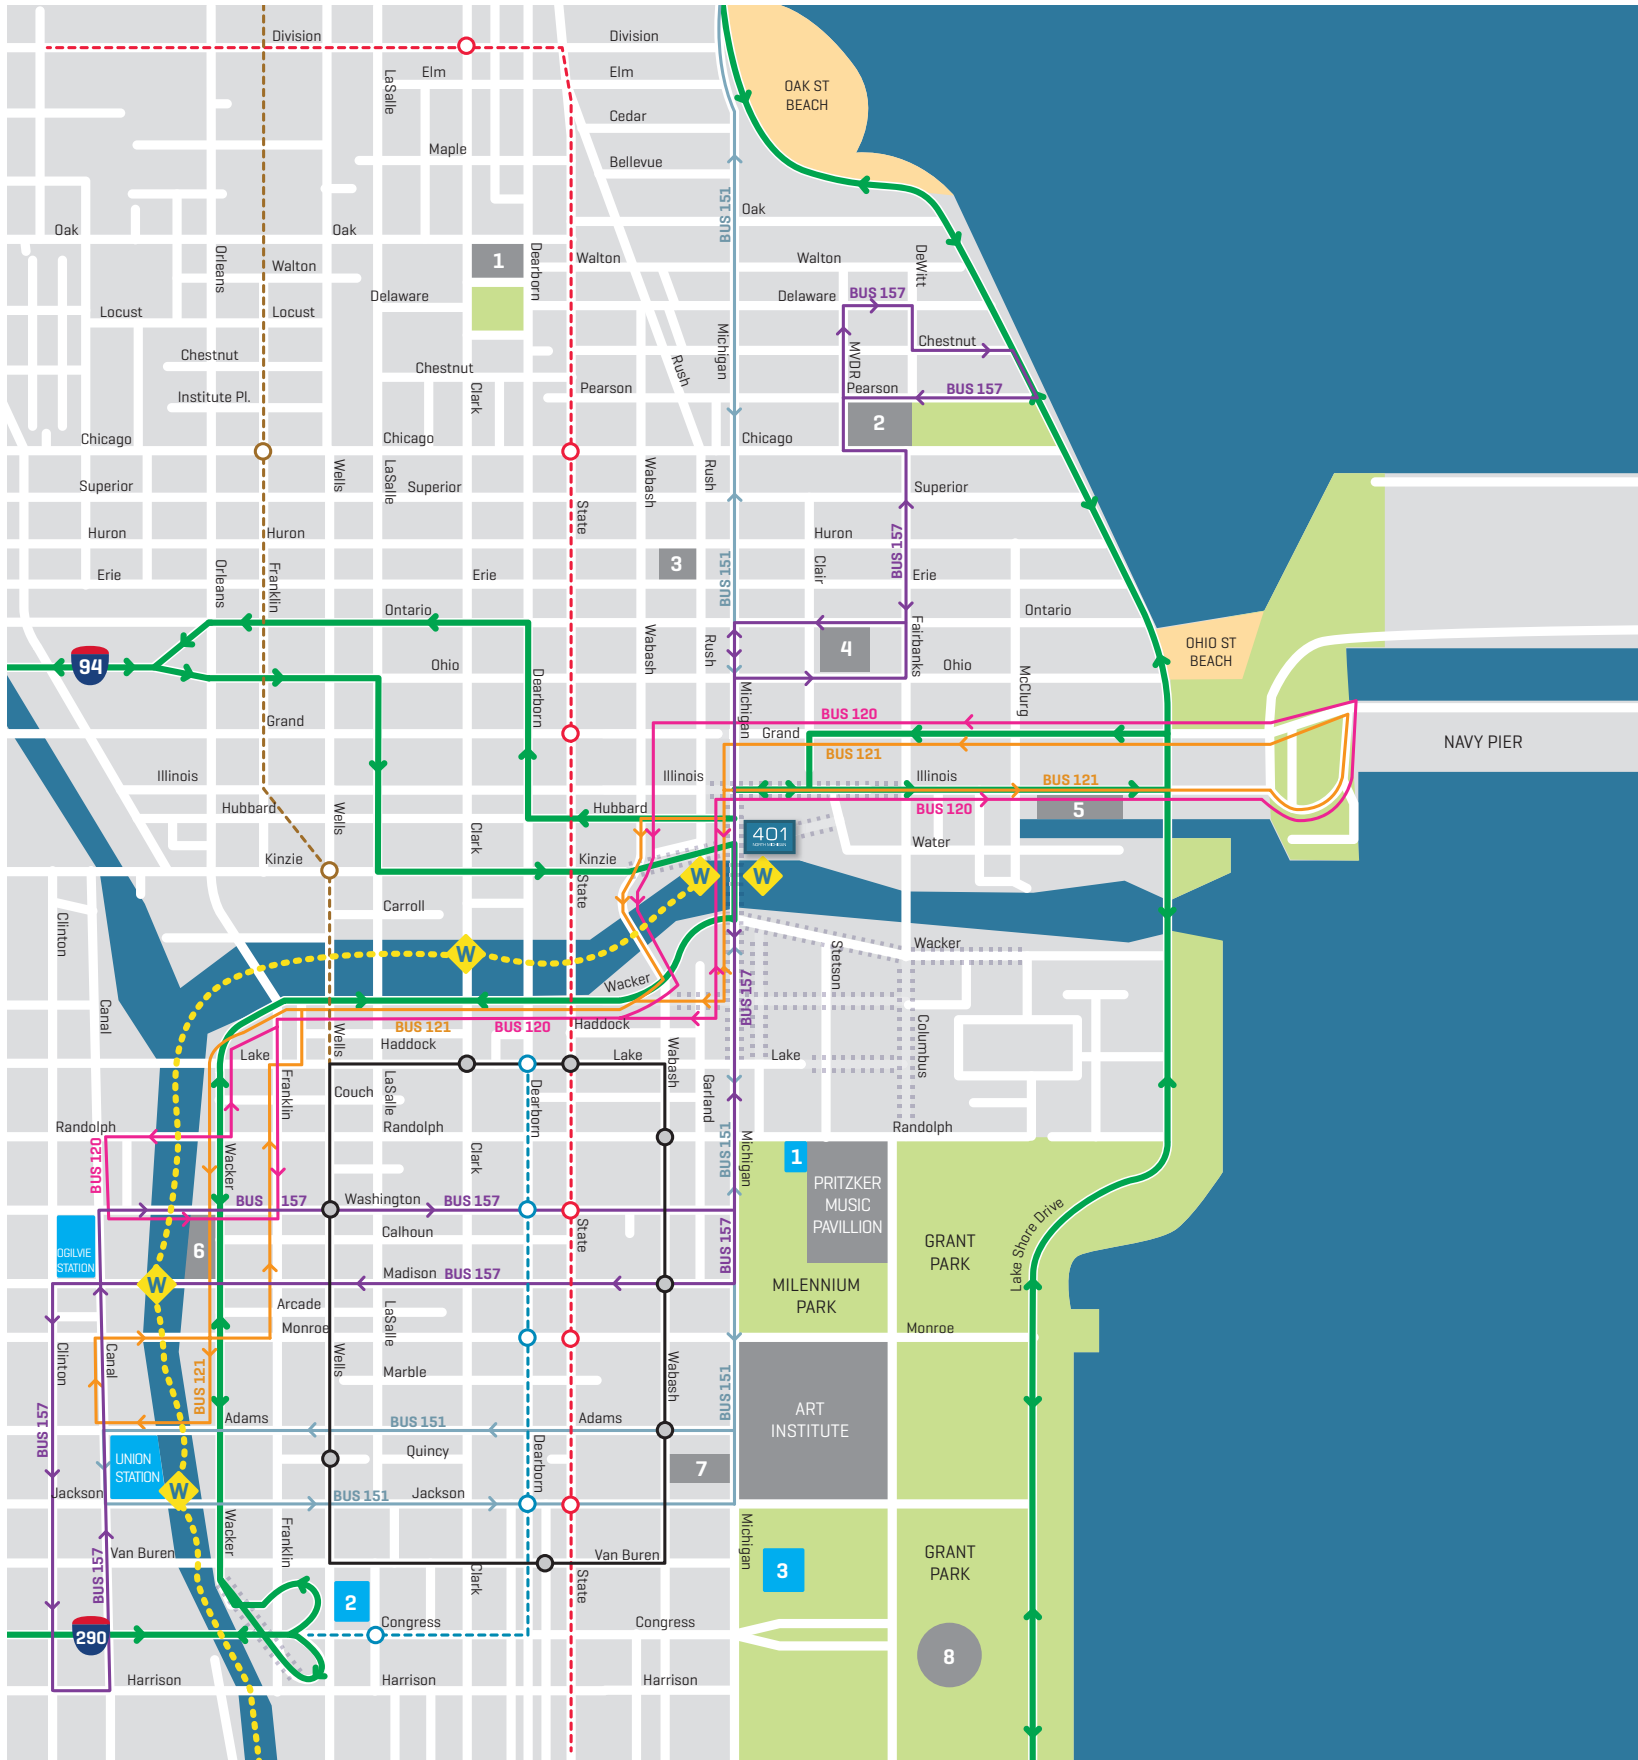

Transportation

- WATER TAXI STOP
- BUS ROUTE 151
- BUS ROUTE 157
- BUS ROUTE 120
- BUS ROUTE 121
- VEHICLE ROUTE
- CTA RED LINE STOP
- CTA BLUE LINE STOP
- CTA BROWN LINE STOP
- CTA ELEVATED TRAIN STOP

- LOWER STREET LEVEL
- 1** RANDOLPH ST METRA STATION
- 2** LASALLE ST METRA STATION
- 3** VAN BUREN ST METRA STATION

- 1** NEWBERRY LIBRARY
- 2** MUSEUM OF CONTEMPORARY ART
- 3** DRIEHAUS MUSEUM
- 4** ARTS CLUB OF CHICAGO
- 5** RIVER EAST ART CENTER
- 6** LYRIC OPERA OF CHICAGO
- 7** ORCHESTRA HALL
- 8** BUCKINGHAM PLAZA