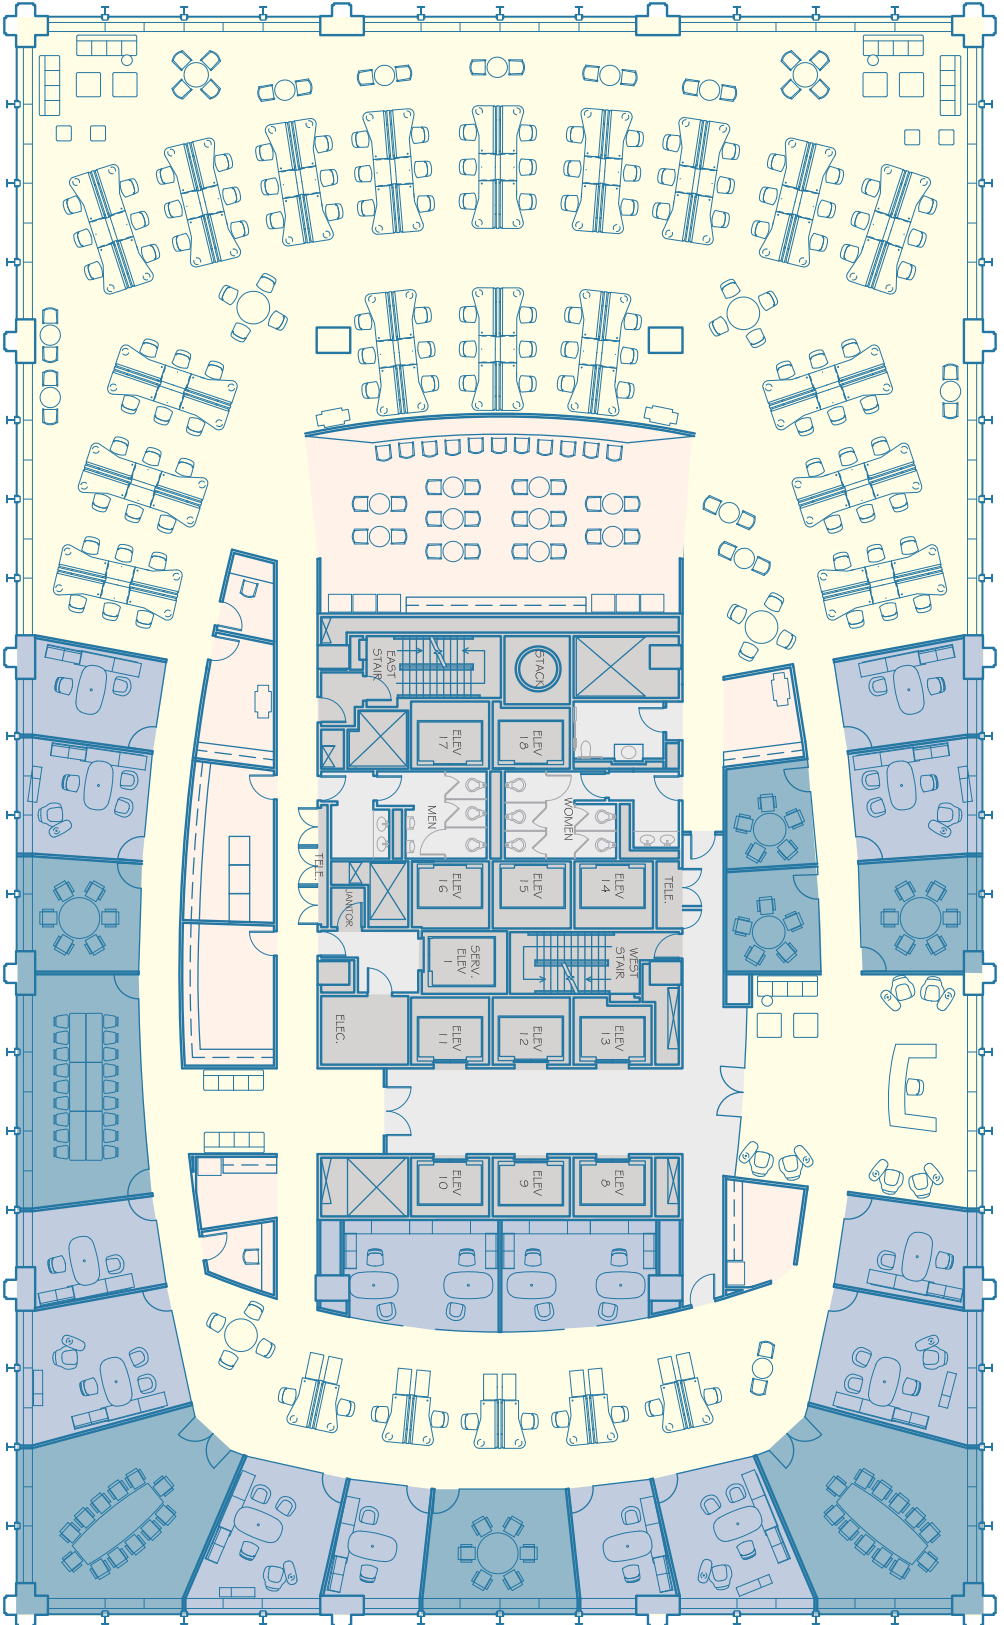

401

NORTH MICHIGAN

Floorplan Sample Two

22,174 SF

Zeller Realty Group®

401 N. Michigan Ave, Suite 250
Chicago, Illinois 60611
401northmichigan.com